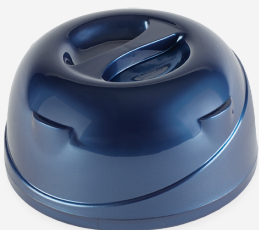

Products in this set

Allure® Dome 9" Insulated, Sapphire Blue (12 per case) - ALD500

Allure domes offer convenience and efficiency with a stylish appearance while being fully foam insulated to keep foods hotter or colder longer.

Allure® Mug 8 oz. Reusable Insulated, Sapphire Blue (48 per case) - ALM500

Allure® Mug 8 oz. offers unmatched thermal retention with its foam insulation, ensuring beverages maintain ideal temperatures. Its ergonomic design, featuring comfortable grips for user convenience, makes it an optimal choice for high-traffic environments. The mug's stackability adds to its practicality, allowing for efficient storage. Constructed with durability in mind, this sapphire blue mug stands as a reliable option for various hot and cold beverage applications.

Allure® Bowl 5 oz. Reusable Insulated, Sapphire Blue (48 per case) - ALC500

Allure bowls offer convenience and efficiency with a stylish appearance while being fully foam insulated to keep foods hotter or colder longer.

Allure® Soup Dome Insulated, Sapphire Blue (24 per case) - ALSD500

Stop cold soup now with the Allure® insulated soup dome from Aladdin! It's fully foam insulated to maintain hot food with a 180° input temperature at or above 140° for up to 80 minutes, so your soups, hot cereals, hot desserts and extra side items won't arrive cold at mealtime.